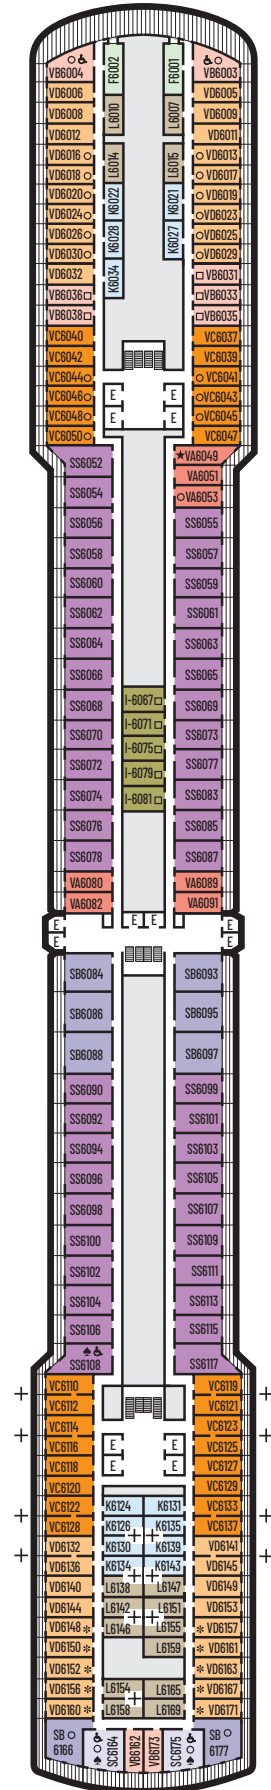

For more information regarding accessibility features on our ships please visit the [Accessibility](#) section of our website.

VERANDAH SUITES

SB SC

Neptune Suites: 2 lower beds convertible to 1 king-size bed, bathroom with dual sink vanity, full-size whirlpool bath & shower & additional shower stall, large sitting area, dressing room, private verandah, 1 sofa bed for 2 persons, floor-to-ceiling windows. Approximately 500–712 sq. ft. including verandah.

SS

Signature Suites: 2 lower beds convertible to 1 queen-size bed, bathroom with dual sink vanity, full-size whirlpool bath & shower & additional shower stall, large sitting area, private verandah, 1 sofa bed for 1 person, floor-to-ceiling windows. Approximately 372–384 sq. ft. including verandah.

VERANDAH STATEROOMS

VA VB VC VD

Verandah: 2 lower beds convertible to 1 queen-size bed, bathtub & shower, sitting area, private verandah, floor-to-ceiling windows. Approximately 213–359 sq. ft. including verandah.

OCEAN-VIEW STATEROOMS

F

Large: 2 lower beds convertible to 1 queen-size bed, bathtub & shower. Approximately 174–180 sq. ft.

INTERIOR STATEROOMS

I K

Large or Standard: 2 lower beds convertible to 1 queen-size bed, shower. Approximately 151–233 sq. ft.

L

Standard: 2 lower beds convertible to 1 queen-size bed, shower. Approximately 151–233 sq. ft.

Upper Verandah Deck