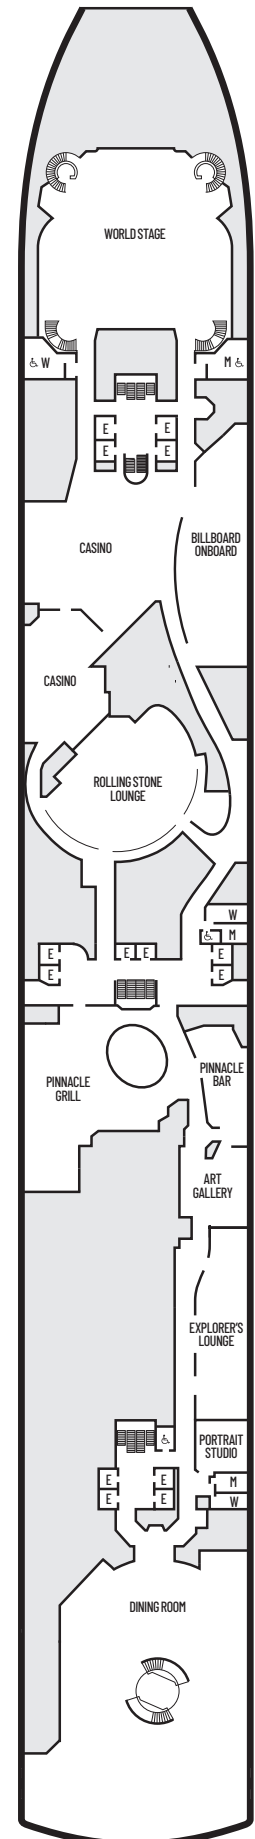

OOSTERDAM

DECK PLANS & STATEROOMS

The deck plans are color-coded by category of stateroom, and the category letter precedes the stateroom number in each room. All staterooms are equipped with interactive LED television with On Demand movies, programming and multichannel music; mini-bar; mini-safe; telephone.

Important Note: Not all staterooms within each category have the same furniture configuration and/or facilities. Appropriate symbols within the rooms on the deck plans describe differences from the stateroom descriptions below. All information is subject to change.

STATEROOM SYMBOL LEGEND

- Quad (2 lower beds, 1 sofa bed, 1 upper)
- Triple (2 lower beds, 1 sofa bed)
- ▲ Double (2 lower beds, no sofa bed)
- △ Partial sea view
- × Fully obstructed view
- + Connecting rooms
- Shower only
- ♣ Single sink vanity
- Staterooms have solid steel verandah railings instead of clear-view Plexiglas® railings

ACCESSIBILITY STATEROOM SYMBOL LEGEND