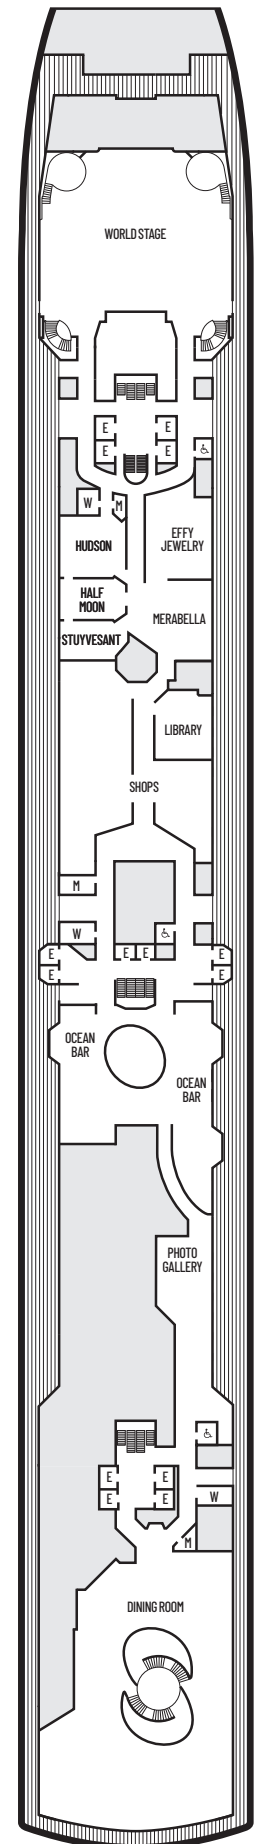

OOSTERDAM

DECK PLANS & STATEROOMS

The deck plans are color-coded by category of stateroom, and the category letter precedes the stateroom number in each room. All staterooms are equipped with interactive LED television with On Demand movies, programming and multichannel music; mini-bar; mini-safe; telephone.

Important Note: Not all staterooms within each category have the same furniture configuration and/or facilities. Appropriate symbols within the rooms on the deck plans describe differences from the stateroom descriptions below. All information is subject to change.

STATEROOM SYMBOL LEGEND

- Quad (2 lower beds, 1 sofa bed, 1 upper)
- Triple (2 lower beds, 1 sofa bed)
- ▲ Double (2 lower beds, no sofa bed)
- △ Partial sea view
- × Fully obstructed view
- + Connecting rooms
- Shower only
- ♣ Single sink vanity
- Staterooms have solid steel verandah railings instead of clear-view Plexiglas® railings

ACCESSIBILITY

STATEROOM SYMBOL LEGEND