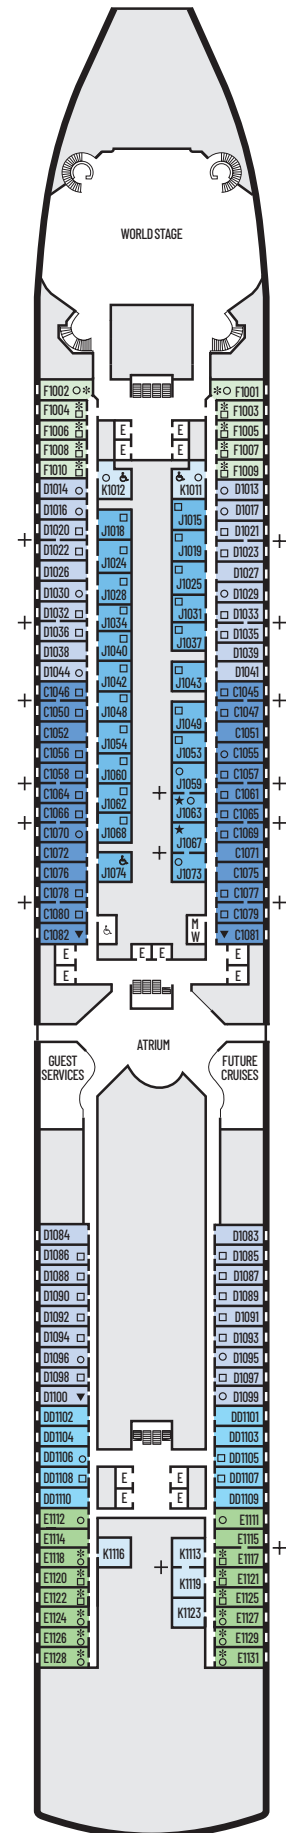

For more information regarding accessibility features on our ships please visit the [Accessibility](#) section of our website.

OCEAN-VIEW STATEROOMS

- C ■ D ■ DD ■ E ■ F
- Large: 2 lower beds convertible to 1 queen-size bed, bathtub & shower. Approximately 174-180 sq. ft.

INTERIOR STATEROOMS

- J
- Large: 2 lower beds convertible to 1 queen-size bed, shower. Approximately 151-233 sq. ft.
- K
- Large or Standard: 2 lower beds convertible to 1 queen-size bed, shower. Approximately 151-233 sq. ft.

DECK 1—MAIN DECK Staterooms 1001-1131

Main Deck