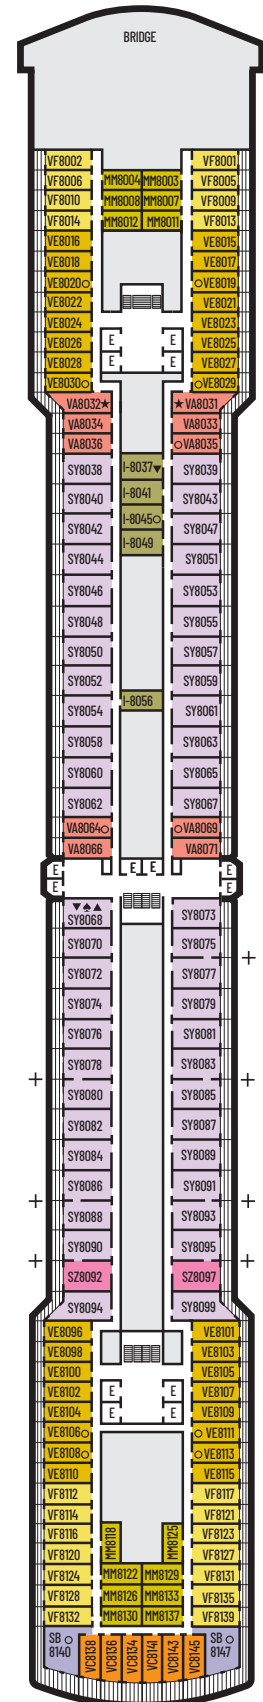

For more information regarding accessibility features on our ships please visit the [Accessibility](#) section of our website.

VERANDAH SUITES

SB
Neptune Suites: 2 lower beds convertible to 1 king-size bed, bathroom with dual sink vanity, full-size whirlpool bath & shower & additional shower stall, large sitting area, dressing room, private verandah, 1 sofa bed for 2 persons, floor-to-ceiling windows. Approximately 500-712 sq. ft. including verandah.

SY SZ
Signature Suites: 2 lower beds convertible to 1 queen-size bed, bathroom with dual sink vanity, full-size whirlpool bath & shower & additional shower stall, large sitting area, private verandah, 1 sofa bed for 1 person, floor-to-ceiling windows. SY8068 is double capacity only, no sofa bed. Approximately 372-384 sq. ft. including verandah.

VERANDAH STATEROOMS

VA VC VE VF
Verandah: 2 lower beds convertible to 1 queen-size bed, bathtub & shower, sitting area, private verandah, floor-to-ceiling windows. Approximately 212-359 sq. ft. including verandah.

INTERIOR STATEROOMS

I MM
Large or Standard: 2 lower beds convertible to 1 queen-size bed, shower. Approximately 151-233 sq. ft.

Navigation Deck