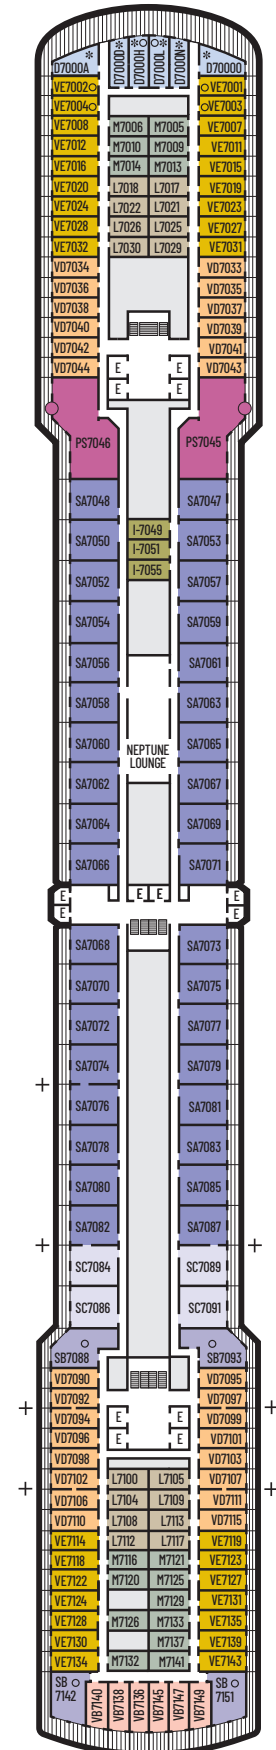

For more information regarding accessibility features on our ships please visit the [Accessibility](#) section of our website.

VERANDAH SUITES

PS
Pinnacle Suites: Bedroom with 1 king-size bed, oversized whirlpool bath & shower & additional shower stall, living room, dining room, dressing room, private verandah with whirlpool, pantry, 1 sofa bed for 2 persons, microwave, refrigerator, guest toilet, private stereo system, floor-to-ceiling windows.
Approximately 1,150 sq. ft. including verandah.

SA SB SC
Neptune Suites: 2 lower beds convertible to 1 king-size bed, bathroom with dual sink vanity, full-size whirlpool bath & shower & additional shower stall, large sitting area, dressing room, private verandah, 1 sofa bed for 2 persons, floor-to-ceiling windows.
Approximately 500-712 sq. ft. including verandah.

VERANDAH STATEROOMS

VB VD VE
Verandah: 2 lower beds convertible to 1 queen-size bed, bathtub & shower, sitting area, private verandah, floor-to-ceiling windows.
Approximately 212-359 sq. ft. including verandah.

INTERIOR STATEROOMS

I
Large or Standard: 2 lower beds convertible to 1 queen-size bed, shower.
Approximately 151-233 sq. ft.

L M
Standard: 2 lower beds convertible to 1 queen-size bed, shower.
Approximately 151-233 sq. ft.

Rotterdam Deck