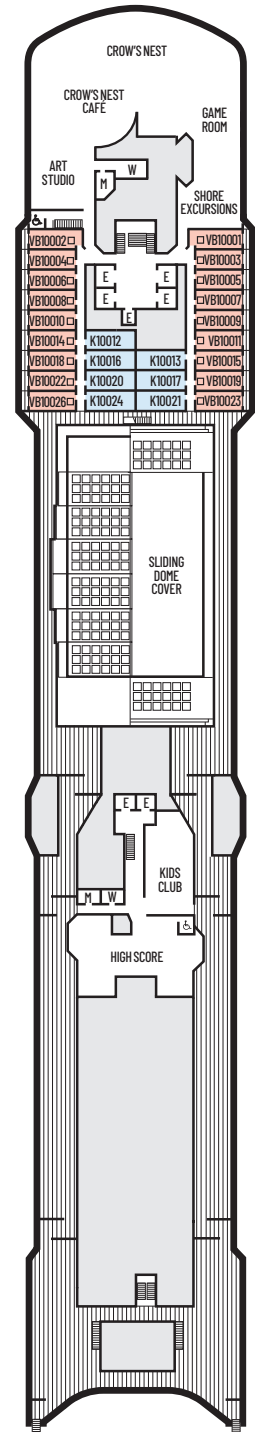

For more information regarding accessibility features on our ships please visit the [Accessibility](#) section of our website.

VERANDAH STATEROOMS

VB

Verandah: 2 lower beds convertible to 1 queen-size bed, bathtub & shower, sitting area, private verandah, floor-to-ceiling windows. Approximately 212-359 sq. ft including verandah.

INTERIOR STATEROOMS

K

Large or Standard: 2 lower beds convertible to 1 queen-size bed, shower. Approximately 151-233 sq. ft.

Observation Deck