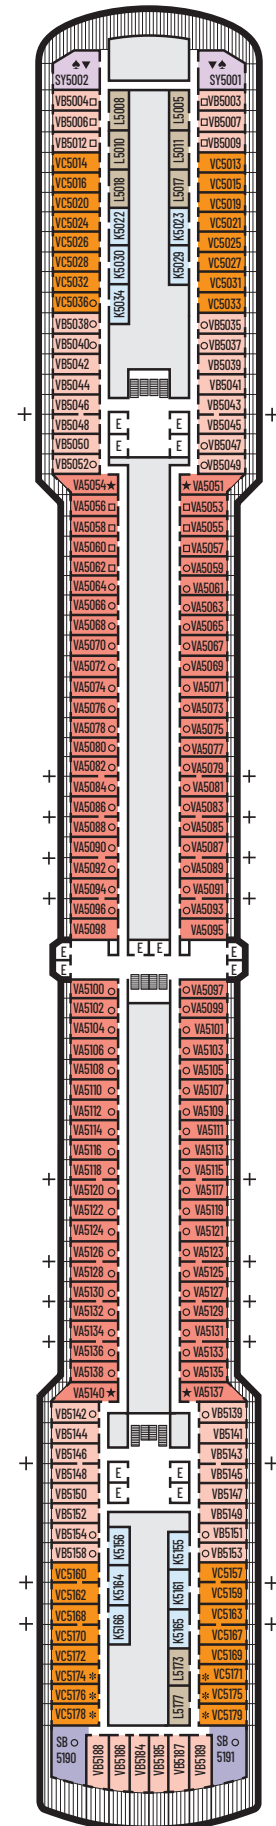

For more information regarding accessibility features on our ships please visit the [Accessibility](#) section of our website.

VERANDAH SUITES

SB
Neptune Suites: 2 lower beds convertible to 1 king-size bed, bathroom with dual sink vanity, full-size whirlpool bath & shower & additional shower stall, large sitting area, dressing room, private verandah, 1 sofa bed for 2 persons, floor-to-ceiling windows. Approximately 500-712 sq. ft. including verandah.

SY
Signature Suites: 2 lower beds convertible to 1 queen-size bed, bathroom with dual sink vanity, full-size whirlpool bath & shower & additional shower stall, large sitting area, private verandah, 1 sofa bed for 1 person, floor-to-ceiling windows. Approximately 372-384 sq. ft. including verandah.

VERANDAH STATEROOMS

VA VB VC
Verandah: 2 lower beds convertible to 1 queen-size bed, bathtub & shower, sitting area, private verandah, floor-to-ceiling windows. Approximately 212-359 sq. ft. including verandah.

INTERIOR STATEROOMS

K
Large or Standard: 2 lower beds convertible to 1 queen-size bed, shower. Approximately 151-233 sq. ft.

L
Standard: 2 lower beds convertible to 1 queen-size bed, shower. Approximately 151-233 sq. ft.

Verandah Deck