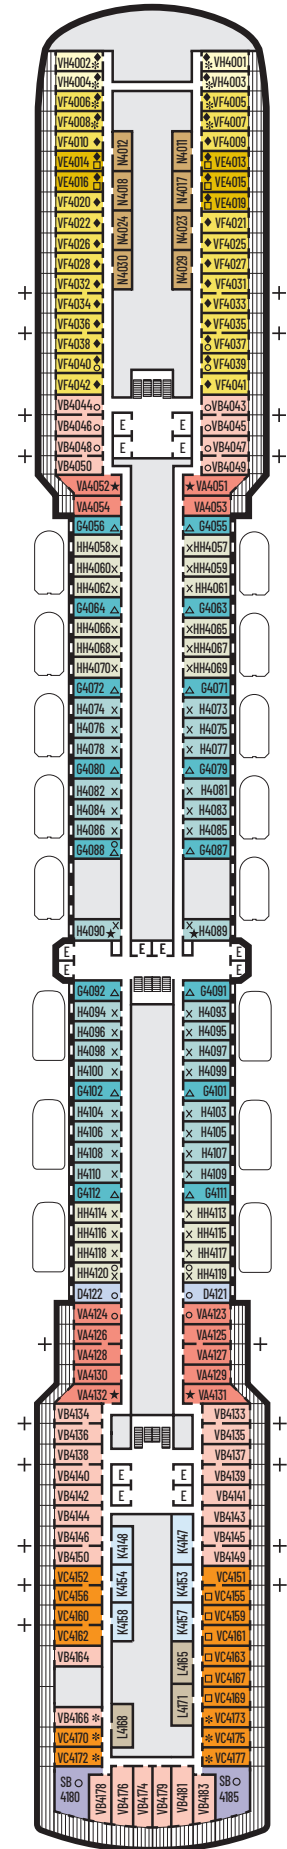

ACCESSIBILITY STATEROOM SYMBOL LEGEND

- ♿ **Fully Accessible:** Suites SC6175, SC6164 & SS6108 have a transfer shower and separate bathtub. Staterooms VB6004 & VB6003 have a roll-in shower only. Staterooms J1074, K1012 & K1011 have a roll-in shower only, twin beds with wheelchair access to both sides.
- ▼ **Fully Accessible with Single Side Approach:** Suites SY8068, SY5002 & SY5001 have a transfer shower and separate bathtub, queen-size bed with wheelchair access to one side of the bed or two twin beds with wheelchair access between the beds. Staterooms I-8037, D1100, C1082 & C1081, have a roll-in shower only, queen-size bed with wheelchair access to one side of the bed or two twin beds with wheelchair access between the beds.
- ★ **Ambulatory Accessible:** Staterooms VA8032, VA8031, VA6049, VA5140, VA5137, VA5054, VA5051, VA4132, VA4131, H4090, H4089, VA4052 & VA4051 have a shower with no threshold and wide interior and exterior door size. Staterooms J1063 & J1067 are shower only with small step into bathroom, standard interior and exterior door size.

INTERIOR STATEROOMS

- J
- Large: 2 lower beds convertible to 1 queen-size bed, shower. Approximately 151-233 sq. ft.
- K
- Large or Standard: 2 lower beds convertible to 1 queen-size bed, shower. Approximately 151-233 sq. ft.

OCEAN-VIEW STATEROOMS

D
Large: 2 lower beds convertible to 1 queen-size bed, bathtub & shower. Approximately 174–180 sq. ft.

G H HH
Large: 2 lower beds convertible to 1 queen-size bed, bathtub & shower. All G-category staterooms have partial sea views. All H- & HH-category staterooms have fully obstructed views. Approximately 174–180 sq. ft.

INTERIOR STATEROOMS

K
Large or Standard: 2 lower beds convertible to 1 queen-size bed, shower. Approximately 151–233 sq. ft.

L N
Standard: 2 lower beds convertible to 1 queen-size bed, shower. Approximately 151–233 sq. ft.