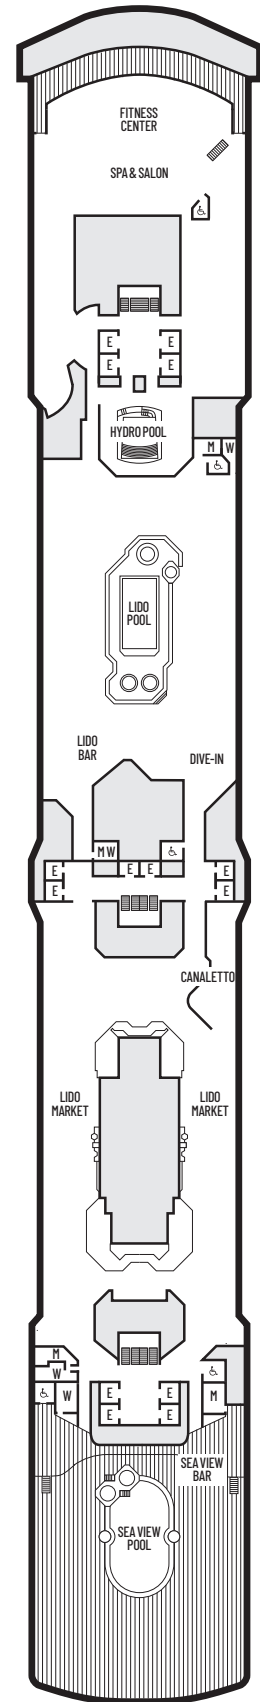

OOSTERDAM

DECK PLANS & STATEROOMS

The deck plans are color-coded by category of stateroom, and the category letter precedes the stateroom number in each room. All staterooms are equipped with interactive LED television with On Demand movies, programming and multichannel music; mini-bar; mini-safe; telephone.

Important Note: Not all staterooms within each category have the same furniture configuration and/or facilities. Appropriate symbols within the rooms on the deck plans describe differences from the stateroom descriptions below. All information is subject to change.

STATEROOM SYMBOL LEGEND

- Quad (2 lower beds, 1 sofa bed, 1 upper)
- Triple (2 lower beds, 1 sofa bed)
- ▲ Double (2 lower beds, no sofa bed)
- △ Partial sea view
- × Fully obstructed view
- + Connecting rooms
- Shower only
- ♣ Single sink vanity
- Staterooms have solid steel verandah railings instead of clear-view Plexiglas® railings

ACCESSIBILITY STATEROOM SYMBOL LEGEND