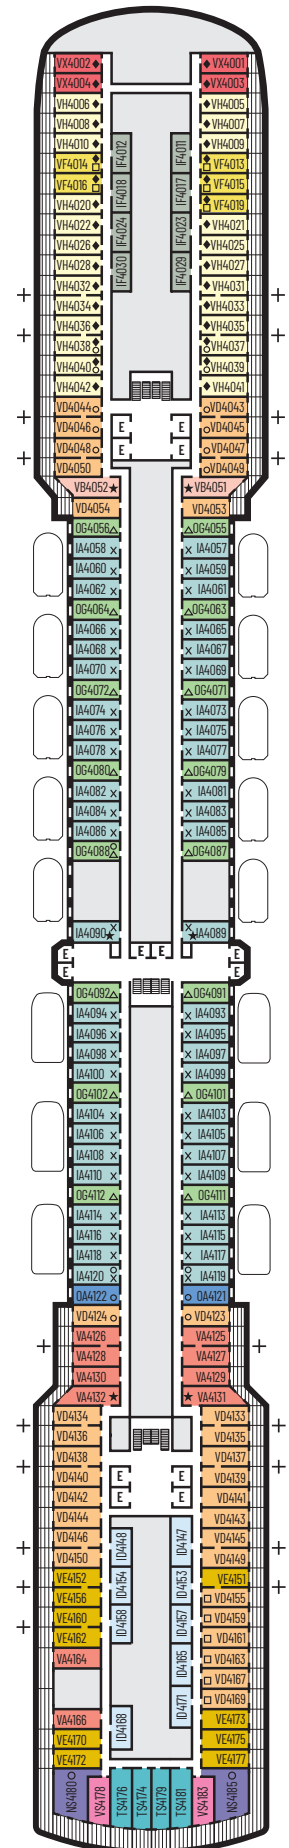

ACCESSIBILITY STATEROOM SYMBOL LEGEND

- ♿ **Fully Accessible:** Suites NC6175, NC6164 & GB6108 have a transfer shower and separate bathtub. Suites TA11001 and staterooms VC6004 & VC6003 have a roll-in shower only. Staterooms IB1074, IB1012 & IB1011 have a roll-in shower only, twin beds with wheelchair access to both sides.
- ▼ **Fully Accessible with Single Side Approach:** Suites GC8080, GC5002 & GC5001 have a transfer shower and separate bathtub, queen-size bed with wheelchair access to one side of the bed or two twin beds with wheelchair access between the beds. Staterooms IB8039, OB1116, OA1082 & OA1081 have a roll-in shower only, queen-size bed with wheelchair access to one side of the bed or two twin beds with wheelchair access between the beds.
- ★ **Ambulatory Accessible:** Staterooms VB8032, VB8031, VA6049, VA5140, VA5137, VA5054, VA5051, VA4132, VA4131, IA4090, IA4089, VB4052 & VB4051 have a shower with no threshold and wide interior and exterior door size. Suite TA7055, and staterooms V2-8129, IB1063 & IB1067 are shower only with small step into bathroom, standard interior and exterior door size.

- VS ■ VA ■ VB ■ VD ■ VE ■ VF
- VH ■ VX

Verandah: 2 lower beds convertible to 1 queen-size bed, shower, sitting area, private verandah, floor-to-ceiling windows. Approximately 212-359 sq. ft. including verandah.

INTERIOR STATEROOMS

IA

Obstructed View: 2 lower beds convertible to 1 queen-size bed, shower. All IA-category staterooms have fully obstructed views. Approximately 151-233 sq. ft.

ID IF

Large or Standard: 2 lower beds convertible to 1 queen-size bed, shower. Approximately 151-233 sq. ft.