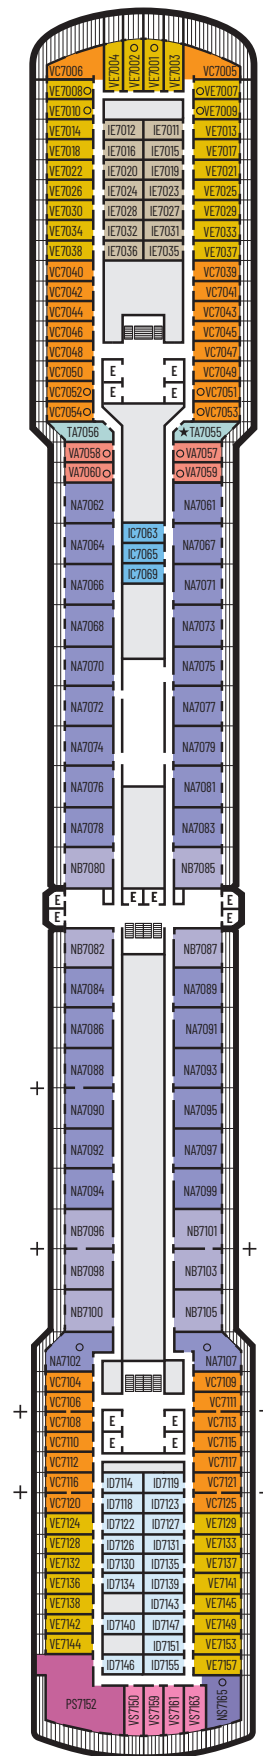

For more information regarding accessibility features on our ships please visit the [Accessibility](#) section of our website.

VERANDAH SUITES

PS

Pinnacle Suite: Bedroom with 1 king-size bed, 1 sofa bed for 2 persons, 1 murphy bed. Our most expansive suite yet, the Pinnacle Suite offers 1,550 square feet of refined living space with panoramic views and a private balcony. A separate living room, powder room, bedroom, ensuite bath, and walk-in closet create a residence at sea.

NS NB NC

Neptune Suites: 2 lower beds convertible to 1 king-size bed, bathroom with dual sink vanity, soaking tub & shower & additional shower stall, large sitting area, dressing room, private verandah, 1 sofa bed for 2 persons, floor-to-ceiling windows. Approximately 500-712 sq. ft. including verandah.

TA

Vista Suites: 2 lower beds convertible to 1 queen-size bed, shower, sitting area, private verandah, refrigerator, floor-to-ceiling windows. Approximately 280 sq. ft. including verandah.

VERANDAH STATEROOMS

VS VA VC VE

Verandah: 2 lower beds convertible to 1 queen-size bed, shower, sitting area, private verandah, floor-to-ceiling windows. Approximately 212-359 sq. ft including verandah.

INTERIOR STATEROOMS

IC ID IE

Large or Standard: 2 lower beds convertible to 1 queen-size bed, shower. Approximately 151-233 sq. ft.