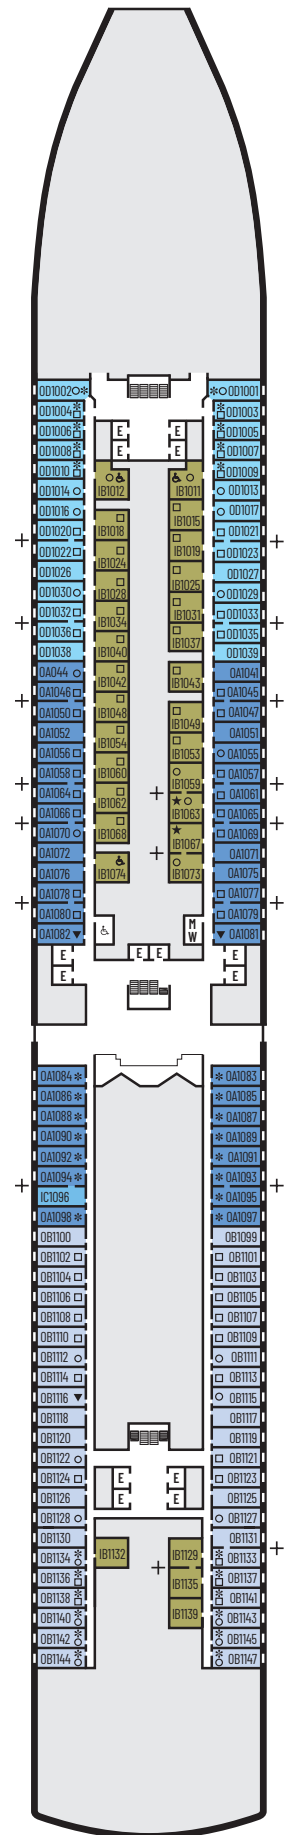

ACCESSIBILITY STATEROOM SYMBOL LEGEND

- ♿ **Fully Accessible:** Suites NC6175, NC6164 & GB6108 have a transfer shower and separate bathtub. Suites TA11001 and staterooms VC6004 & VC6003 have a roll-in shower only. Staterooms IB1074, IB1012 & IB1011 have a roll-in shower only, twin beds with wheelchair access to both sides.
- ▼ **Fully Accessible with Single Side Approach:** Suites GC8080, GC5002 & GC5001 have a transfer shower and separate bathtub, queen-size bed with wheelchair access to one side of the bed or two twin beds with wheelchair access between the beds. Staterooms IB8039, OB1116, OA1082 & OA1081 have a roll-in shower only, queen-size bed with wheelchair access to one side of the bed or two twin beds with wheelchair access between the beds.
- ★ **Ambulatory Accessible:** Staterooms VB8032, VB8031, VA6049, VA5140, VA5137, VA5054, VA5051, VA4132, VA4131, IA4090, IA4089, VB4052 & VB4051 have a shower with no threshold and wide interior and exterior door size. Suite TA7055, and staterooms V2-8129, IB1063 & IB1067 are shower only with small step into bathroom, standard interior and exterior door size.

For more information regarding accessibility features on our ships please visit the [Accessibility](#) section of our website.

OCEANVIEW STATEROOMS

OA OB OD

Large: 2 lower beds convertible to 1 queen-size bed, bathtub & shower.
Approximately 174-180 sq. ft.

INTERIOR STATEROOMS

IB

Large or Standard: 2 lower beds convertible to 1 queen-size bed, shower.
Approximately 151-233 sq. ft.

DECK 1—MAIN DECK Staterooms 1001-1147

OOSTERDAM

DECK PLANS & STATEROOMS

The deck plans are color-coded by category of stateroom, and the category letter precedes the stateroom number in each room. All staterooms are equipped with interactive LED television with On Demand movies, programming and multichannel music; mini-bar; mini-safe; telephone.