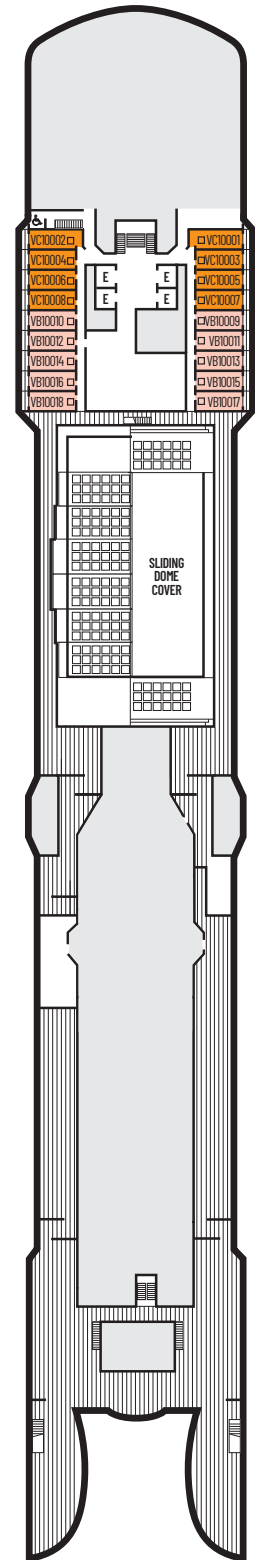

For more information regarding accessibility features on our ships please visit the [Accessibility](#) section of our website.

VERANDAH STATEROOMS

VB VC

Verandah: 2 lower beds convertible to 1 queen-size bed, shower, sitting area, private verandah, floor-to-ceiling windows. Approximately 212-359 sq. ft including verandah.

Observation Deck