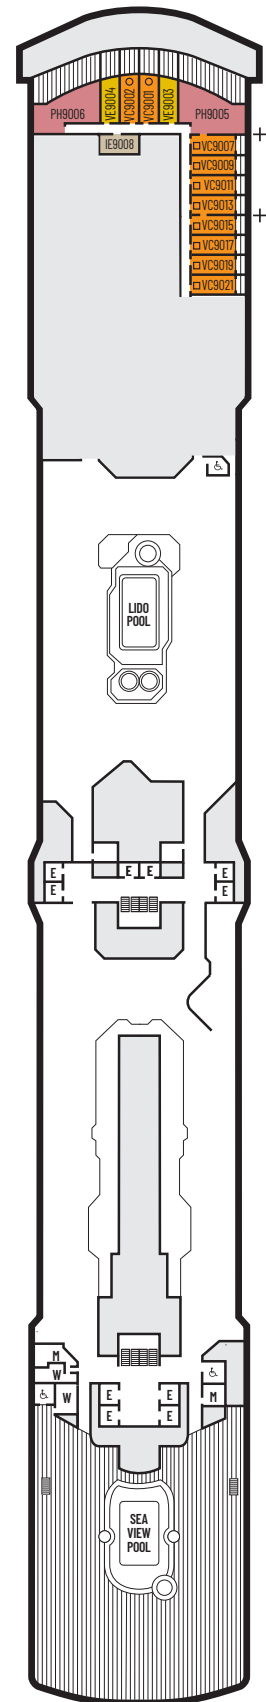

For more information regarding accessibility features on our ships please visit the [Accessibility](#) section of our website.

VERANDAH SUITES

PH

Bridgeview Suites: Bedroom with 1 king-size bed, 1 sofa bed for 2 persons. Sweeping ocean views unfold through panoramic windows that wrap around for a full 180° perspective. At 900 square feet, the Bridgeview Suite features a wraparound balcony and separate living and sleeping areas designed to maximize space and scenery.

VERANDAH STATEROOMS

VC VE

Verandah: 2 lower beds convertible to 1 queen-size bed, shower, sitting area, private verandah, floor-to-ceiling windows. Approximately 213-359 sq. ft. including verandah.

INTERIOR STATEROOMS

IE

Large or Standard: 2 lower beds convertible to 1 queen-size bed, shower. Approximately 151-233 sq. ft.

Lido Deck