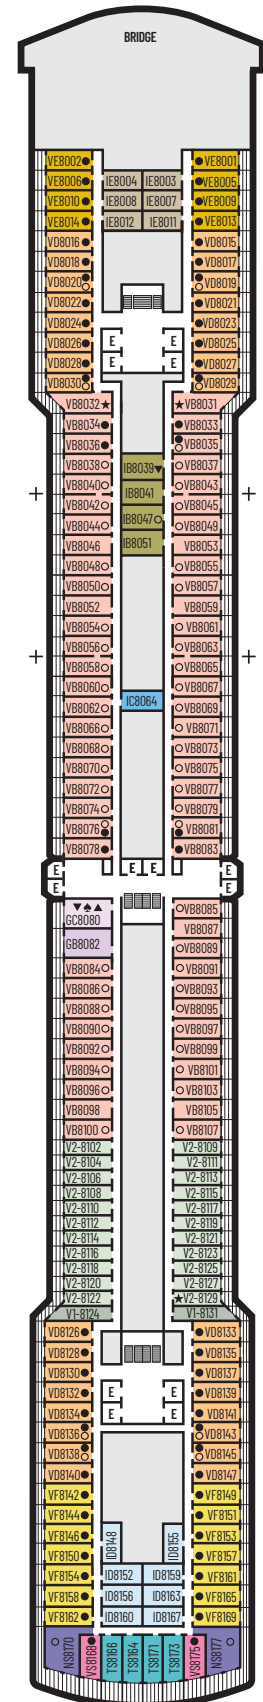

For more information regarding accessibility features on our ships please visit the [Accessibility](#) section of our website.

VERANDAH SUITES

NS
Neptune Suites: 2 lower beds convertible to 1 king-size bed, bathroom with dual sink vanity, soaking tub & shower & additional shower stall, large sitting area, dressing room, private verandah, 1 sofa bed for 2 persons, floor-to-ceiling windows. Approximately 500-712 sq. ft. including verandah.

GB GC
Signature Suites: 2 lower beds convertible to 1 queen-size bed, bathroom with dual sink vanity, soaking tub & shower & additional shower stall, large sitting area, private verandah, 1 sofa bed for 1 person, floor-to-ceiling windows. Approximately 372-384 sq. ft. including verandah.

TS
Vista Suites: 2 lower beds convertible to 1 queen-size bed, shower, sitting area, private verandah, refrigerator, floor-to-ceiling windows. Approximately 280 sq. ft. including verandah.

VERANDAH STATEROOMS

V1 V2
Solo Verandah: 1 lower bed shower. Approximately 200 sq. ft. including verandah.

VS VB VD VF
Verandah: 2 lower beds convertible to 1 queen-size bed, shower, sitting area, private verandah, floor-to-ceiling windows. Approximately 212-359 sq. ft. including verandah.

INTERIOR STATEROOMS

IB IC ID IE
Large or Standard: 2 lower beds convertible to 1 queen-size bed, shower. Approximately 151-233 sq. ft.