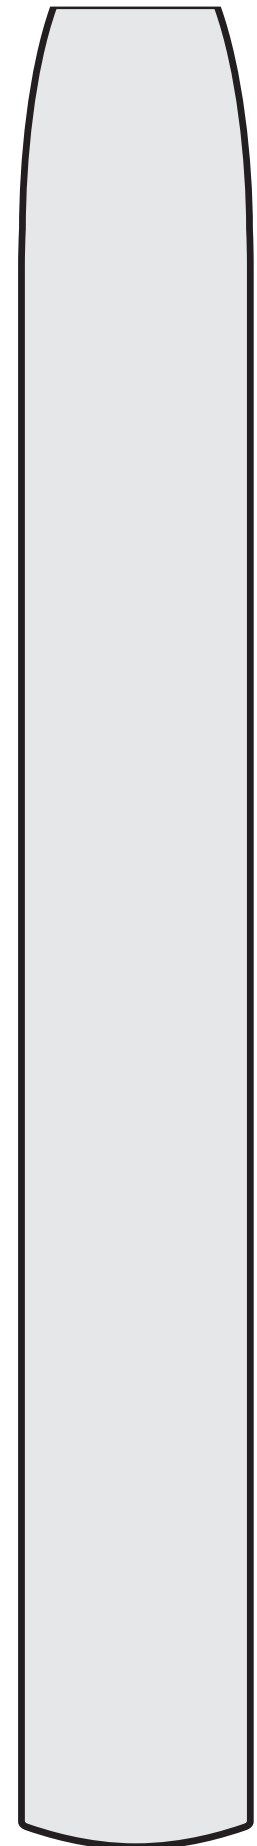

OOSTERDAM

DECK PLANS & STATEROOMS

The deck plans are color-coded by category of stateroom, and the category letter precedes the stateroom number in each room. All staterooms are equipped with interactive LED television with On Demand movies, programming and multichannel music; mini-bar; mini-safe; telephone.

Important Note: Not all staterooms within each category have the same furniture configuration and/or facilities. Appropriate symbols within the rooms on the deck plans describe differences from the stateroom descriptions below. All information is subject to change.

STATEROOM SYMBOL LEGEND

- Quad (2 lower beds, 1 sofa bed for 2 persons)
- Quad (2 lower beds, 1 sofa bed, 1 upper)
- Triple (2 lower beds, 1 sofa bed)
- ▲ Double (2 lower beds, no sofa bed)
- △ Partial sea view
- × Fully obstructed view
- + Connecting rooms
- Shower only
- Bathtub & shower
- ♣ Single sink vanity
- Staterooms have solid steel verandah railings instead of clear-view Plexiglas® railings

ACCESSIBILITY STATEROOM SYMBOL LEGEND