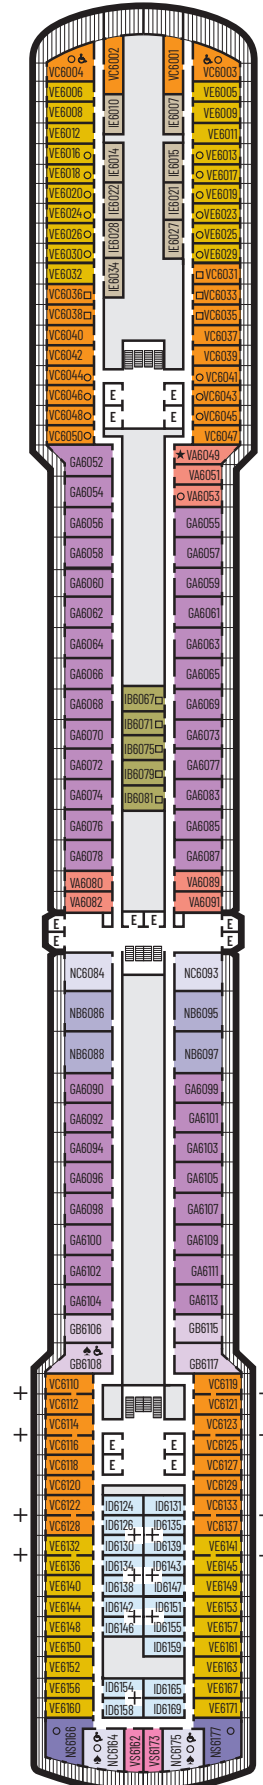

For more information regarding accessibility features on our ships please visit the [Accessibility](#) section of our website.

VERANDAH SUITES

■ NS ■ NB ■ NC

Neptune Suites: 2 lower beds convertible to 1 king-size bed, bathroom with dual sink vanity, soaking tub & shower & additional shower stall, large sitting area, dressing room, private verandah, 1 sofa bed for 2 persons, floor-to-ceiling windows. Approximately 500-712 sq. ft. including verandah.

■ GA

Signature Suites: 2 lower beds convertible to 1 queen-size bed, bathroom with dual sink vanity, soaking tub & shower & additional shower stall, large sitting area, private verandah, 1 sofa bed for 1 person, floor-to-ceiling windows. Approximately 372-384 sq. ft. including verandah.

VERANDAH STATEROOMS

■ VS ■ VA ■ VC ■ VE

Verandah: 2 lower beds convertible to 1 queen-size bed, shower, sitting area, private verandah, floor-to-ceiling windows. Approximately 213-359 sq. ft. including verandah.

INTERIOR STATEROOMS

■ IB ■ ID ■ IE

Large or Standard: 2 lower beds convertible to 1 queen-size bed, shower. Approximately 151-233 sq. ft.

Upper Verandah Deck