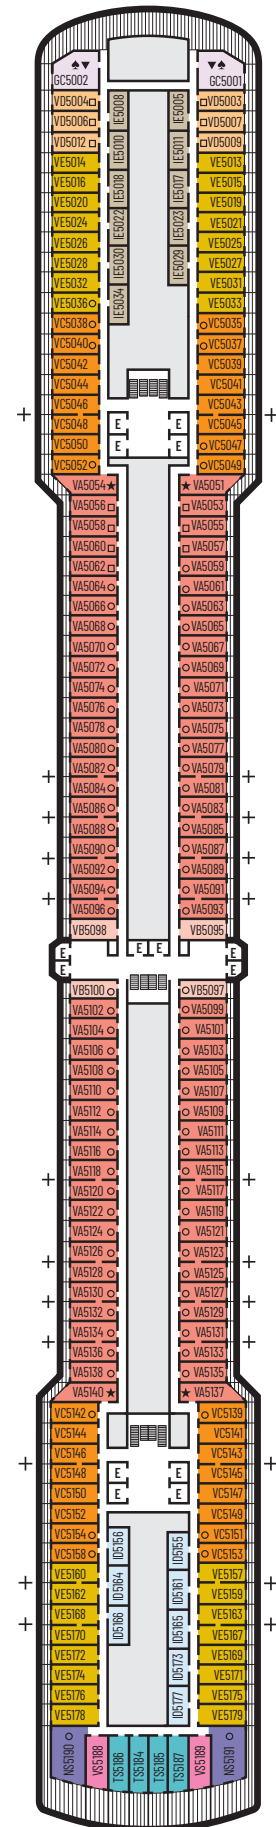

ACCESSIBILITY STATEROOM SYMBOL LEGEND

- ♿ **Fully Accessible:** Suites NC6175, NC6164 & GB6108 have a transfer shower and separate bathtub. Suites TA11001 and staterooms VC6004 & VC6003 have a roll-in shower only. Staterooms IB1074, IB1012 & IB1011 have a roll-in shower only, twin beds with wheelchair access to both sides.
- ▼ **Fully Accessible with Single Side Approach:** Suites GC8080, GC5002 & GC5001 have a transfer shower and separate bathtub, queen-size bed with wheelchair access to one side of the bed or two twin beds with wheelchair access between the beds. Staterooms IB8039, OB1116, OA1082 & OA1081 have a roll-in shower only, queen-size bed with wheelchair access to one side of the bed or two twin beds with wheelchair access between the beds.
- ★ **Ambulatory Accessible:** Staterooms VB8032, VB8031, VA6049, VA5140, VA5137, VA5054, VA5051, VA4132, VA4131, IA4090, IA4089, VB4052 & VB4051 have a shower with no threshold and wide interior and exterior door size. Suite TA7055, and staterooms V2-8129, IB1063 & IB1067 are shower only with small step into bathroom, standard interior and exterior door size.

- VS ■ VA ■ VB ■ VD ■ VE ■ VF
- VH ■ VX

Verandah: 2 lower beds convertible to 1 queen-size bed, shower, sitting area, private verandah, floor-to-ceiling windows. Approximately 212-359 sq. ft. including verandah.

ID

Large or Standard: 2 lower beds convertible to 1 queen-size bed, shower. Approximately 151-233 sq. ft.

IE

Standard: 2 lower beds convertible to 1 queen-size bed, shower. Approximately 151-233 sq. ft.

Verandah Deck